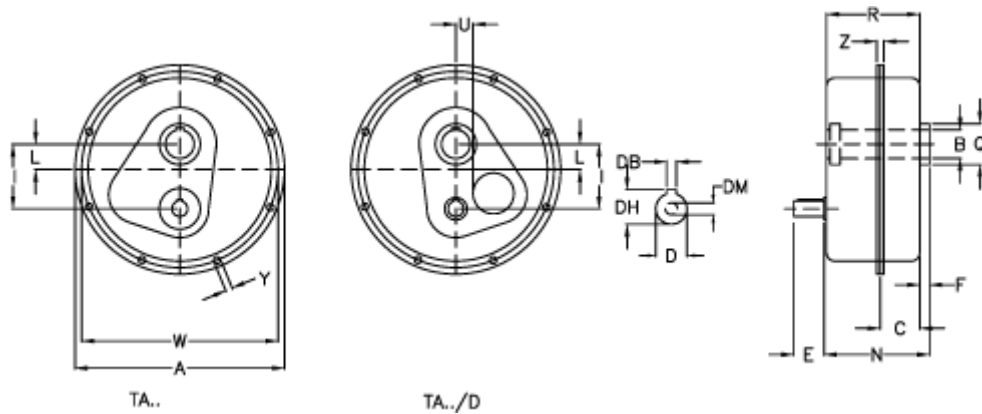

Data Sheet

Article number: 2948100123012
 Description: Shaft mount. speed reducer
 TA 100.125D i=12,3 without lubrication

Measures

a	= 710	E = 110	W	= 675
B G7	= 125	F = 30	Weight (kg)	= 267
C	= 108	I = 255	Y	= 17.0
DB	= 14	L = 70	Z	= 40.5
Description	= TA 100.125D	N = 293.5		
DH	= 51.5	Q = 160		
D h6	= 48	R = 288.5		
DM	= M16	U = 60		